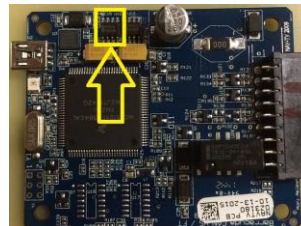

2. If NO specified stickers are present AND the product was received on or **BEFORE 2-17-16**:

- Open the NAV-TV module's black case and inspect the PCB to determine what component is present at location U12 (near USB connector)

LOOK
HERE