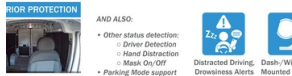

BLACKVUE DR900X PLUS 2 CH DMS 32GB

Price: **$609.99**

manufacturer
NAV-TV

SKU NTV-KIT1008

weight
4.00 Lbs

market
USA, Europe