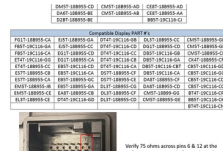

Ford 4" MULTI-CAM V1

Price: **$549.00**

manufacturer
NAV-TV

SKU NTV-KIT601

weight
2.00 Lbs

market
USA, Rest of
World, Europe

UPC/EAN
00616909359233

The Ford 4" MULTI-CAM interfaces up to 5 cameras & 1 Auxiliary Video source to the OEM 4" media screen in select Ford vehicles. All connected cameras are activated through factory controls. Turn signal camera activation is speed adjustable via programming from a provided USB-Updater (via PC).

NOTE: Verify OEM 4" screen compatibility via model number AND termination resistance before ordering! (see image 4)

Connection Type: CAN data filtering

Plug & Play: No

Activation: Automatic (rear cam and side-cams) & wire triggers (force cams)

Video Inputs: 6 composite (rear cam, front cam, side cams, trailer cam, aux vid)

Video Outputs: None

Audio Inputs: None

Audio Outputs: None

Car Radio Versions

Ford 4" FULL COLOR Screen

Ford 4" MULTI-CAM V1 Compatibility Chart

Model	Year Range	Version	Radio	Notes
Ford/C-MAX	2013-2014	USA, Rest of World, Europe	Ford 4" FULL COLOR Screen	Verify compatibility (see image 4)
Ford/Escape	2013-2015	USA, Rest of World, Europe	Ford 4" FULL COLOR Screen	Verify compatibility (see image 4)
Ford/Fiesta	2013-2014	USA, Rest of World, Europe	Ford 4" FULL COLOR Screen	Verify compatibility (see image 4)