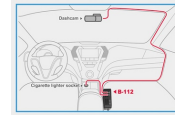

Blackvue Power Magic Battery Pack (B-112)

Price:
$159.00

manufacturer
NAV-TV

SKU NTV-KIT808

weight
1.80 Lbs

market
USA, Rest of
World, Europe

UPC/EAN
00088918600112