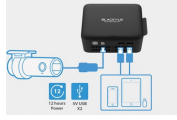

Blackvue Power Magic Battery Pack (B-112)

Price:
\$159.00

 manufacturer
NAV-TV

 SKU NTV-KIT808

 weight
1.80 Lbs

 market
USA, Rest of
World, Europe

 UPC/EAN
00088918600112

Power your BlackVue In Parking Mode

with Power Magic Pro or Power Magic Battery Pack.

Rest easy, knowing that your car is being monitored while you are away. BlackVue dashcams automatically switches to Parking Mode to monitor your parked vehicle, but only writes to the memory card when something happens (motion or impact detected), which has two benefits: