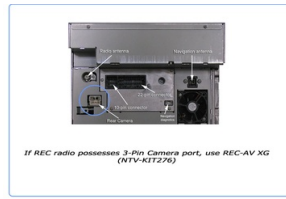

## CHRY-VID Radio Modification (service)

Price: **\$599.99**

manufacturer  
NAV-TV

ID SKU NTV-MOD013

weight  
10.00 Lbs

market  
USA, Rest of  
World, Europe

UPC/EAN  
00635510693888

This modification is used for select radios that have no option of adding a video input (typically for reverse cam) with any available interface. **This modification will add 2 video inputs, selectable by either wire trigger or included toggle switch.**

**Note:**

Radio model must be 'REC' (bottom right corner), and not possess 3-pin port. If your REC radio possess the 3-pin port, you may use REC-AV XG (NTV-KIT276) instead of modifying.

NAV-TV will not take any responsibility for a radio that is shipped without adequate packing materials or insurance.